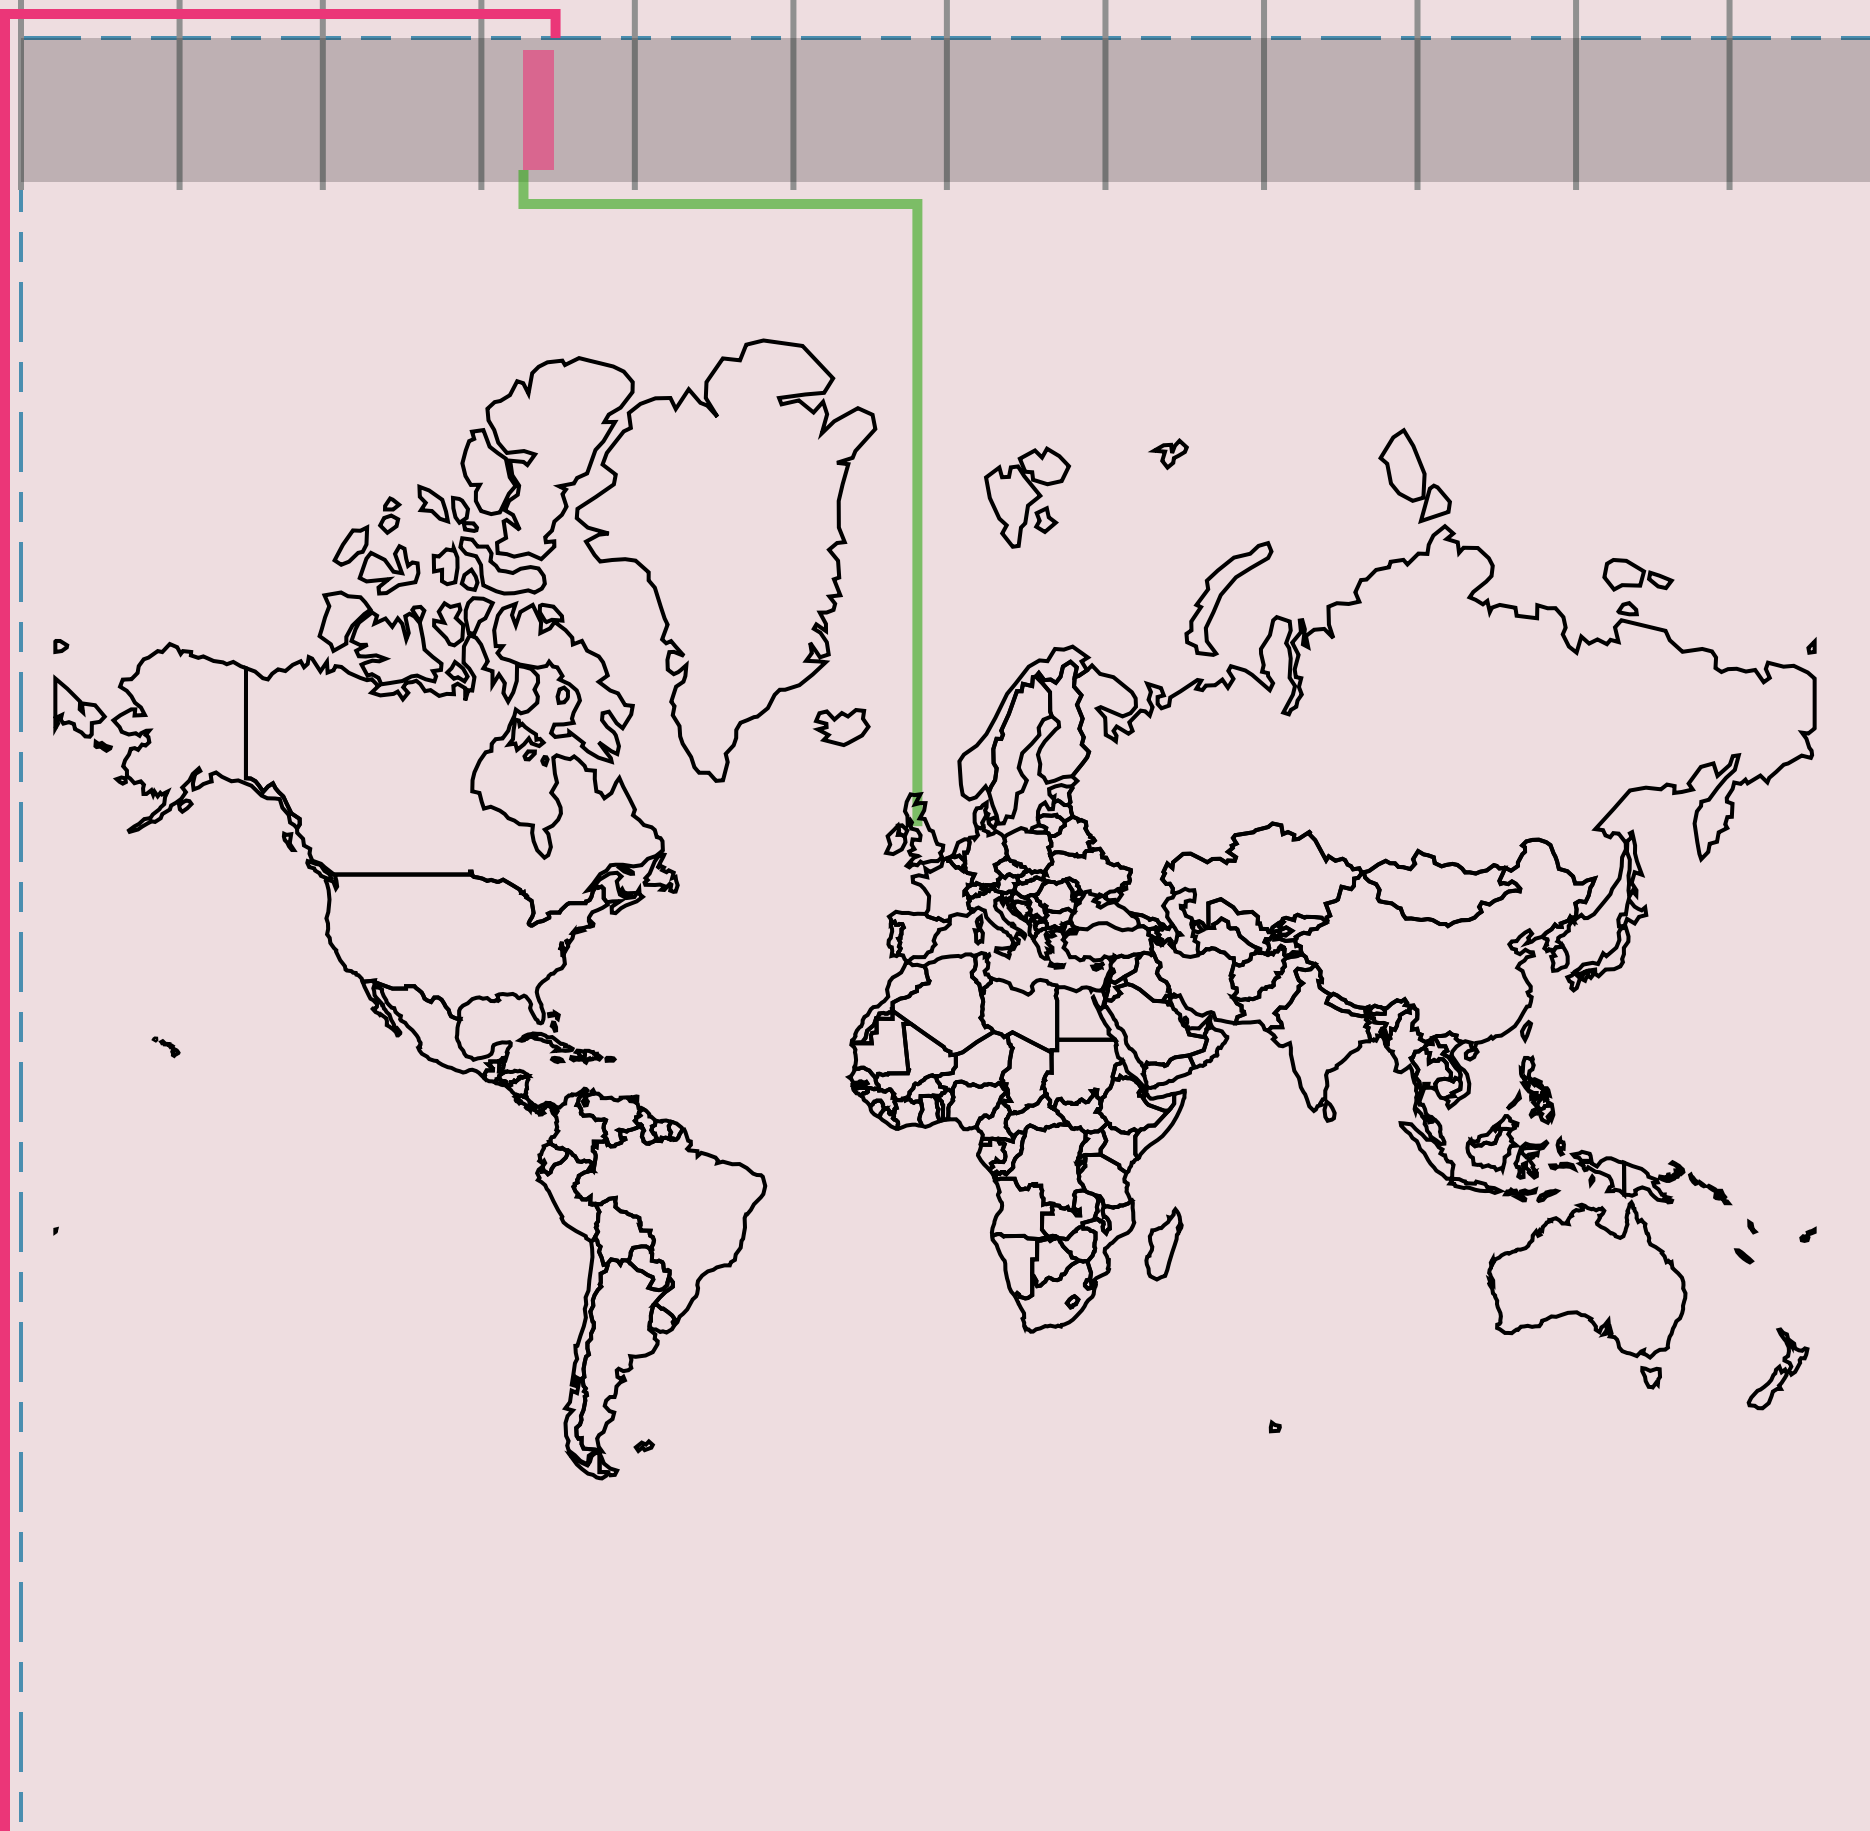

# 2025 IIHF World Women championship Division 1 Group B - Ice hockey

Click on website and map at bottom. For all events visit [gbud.in/w7f](https://gbud.in/w7f)

## Months

✓  J F M A M J J A S O N D

## Sports

2025 IIHF World Women championship Division I Group B

Ice hockey

Dumfries, United Kingdom

Wed, 9 Apr to Mon, 14 Apr

<https://en.wikipedia.org/...>

Open Street Map

Google Map